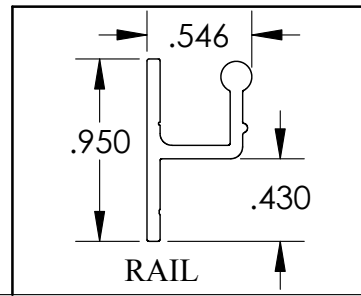

ITEM NO.	DESCRIPTION	QTY.
1	Pin Insert	1
3	Pin Housing Cap	1
4	Spring Housing Cap	1
6	Spring Insert	2
7	Housing	1
8	Side Rail	2
9	Pull Bar	1
10	Pull Bar End Cap-Pin	1
11	Pull Bar End Cap-Spring	1
12	Handle	1
13	Handle Plug	2
17	Magnet Base	2
19	Magnet Shim	1
20	Roll tube	1
21	Strike Plate	1
23	#8 x 3/4 Panhead Tek/Wood	6
26	Pin / Slow Close	1
27	Spring	1
28	#8 x 1 1/2" Handle Screws	2
29	#8 x 2" Mounting Screws	2