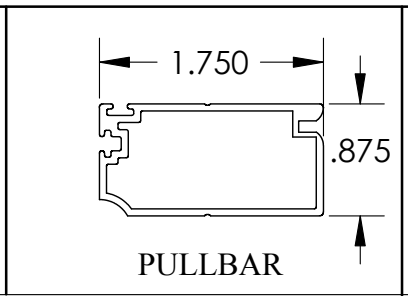

ITEM NO.	DESCRIPTION	QTY.
1	Pin Insert	1
3	Pin Housing Cap	1
4	Spring Housing Cap	1
6	Spring Insert	2
7	Housing	1
8	Side Rail	2
9	Pull Bar	1
10	Pull Bar End Cap-Pin	1
11	Pull Bar End Cap-Spring	1
12	Handle	1
13	Handle Plug	2
17	Magnet Base	2
19	Magnet Shim	1
20	Roll tube	1
21	Strike Plate	1
23	#8 x 3/4 Panhead Tek/Wood	6
26	Pin / Slow Close	1
27	Spring	1
28	#8 x 1 1/2" Handle Screws	2
29	#8 x 2" Mounting Screws	2