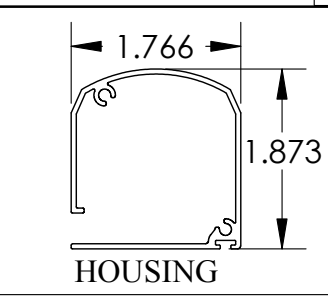

ITEM NO.	DESCRIPTION	QTY.
1	Pin Insert	1
3	Pin Housing Cap	1
4	Spring Housing Cap	1
6	Spring Insert	2
7	Housing	1
8	Side Rail	2
9	Pull Bar	1
10	Pull Bar End Cap-Pin	1
11	Pull Bar End Cap-Spring	1
12	Handle	1
13	Handle Plug	2
17	Magnet Base	2
19	Magnet Shim	1
20	Roll tube	1
21	Strike Plate	1
23	#8 x 3/4 Panhead Tek/Wood	6
26	Pin / Slow Close	1
27	Spring	1
28	#8 x 1 1/2" Handle Screws	2
29	#8 x 2" Mounting Screws	2